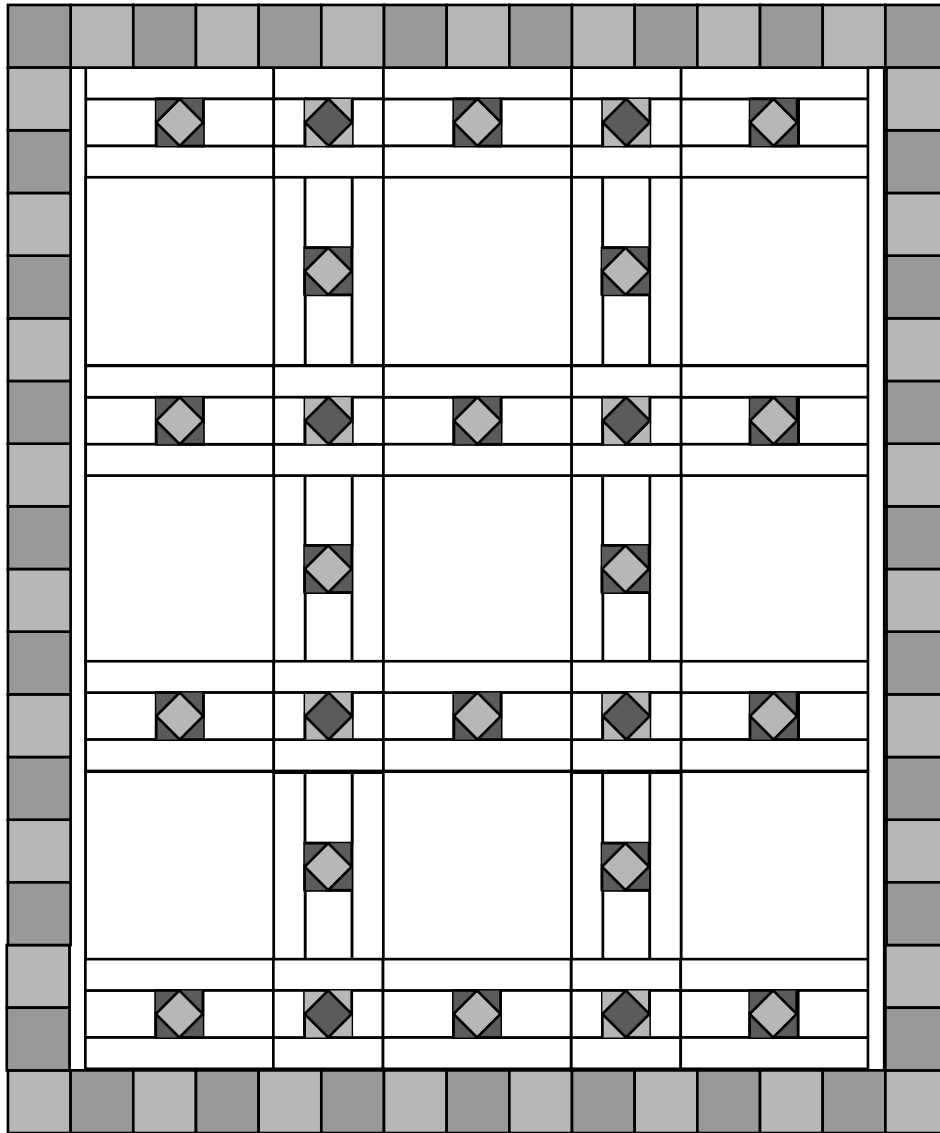

2021 Fall Frolic Layout

Quilt Size 60.5" x 72.5"

Cut 2 Side Inner borders 1.5" x 65.5"

Cut 62 squares 4.5" x 4.5" for outer border

.... I used 16 fabrics, cut 4 squares from each

Pat Sloan the voice of quilting™
www.patsloan.com