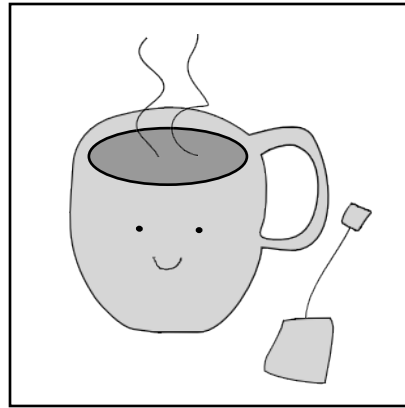

2024 The Breakfast Club

Block #5 -Kickstart our day!

Reversed
Already for
fusible applique

Applique to a 8.5" x 8.5" square

Pat Sloan the voice of quilting™
www.patsloan.com

I hope you enjoy making this quilt. These instructions may not be reproduced by any mechanical or electronic means, including photocopying. Making copies for any purpose other than your own personal use is a violation of copyright laws. ©2024 Pat Sloan & Co. LLC, All rights reserved.

Join me for a fun 10 week Mystery Applique Quilt
as a tribute to the almighty Breakfast!

Layout and supply list at www.Ilovetomakequilts.com

I Love to Make Quilts.com

A site for Passionate Quilters
Hosted by Pat Sloan

(1)

2024 The Breakfast Club

Block #5 -Kickstart our day!

Reversed
Already for
fusible applique

Layer your mug units
Add the little face if you like

A bonus tea bag
For those that
Want it

Pat Sloan the voice of quilting™
www.patsloan.com