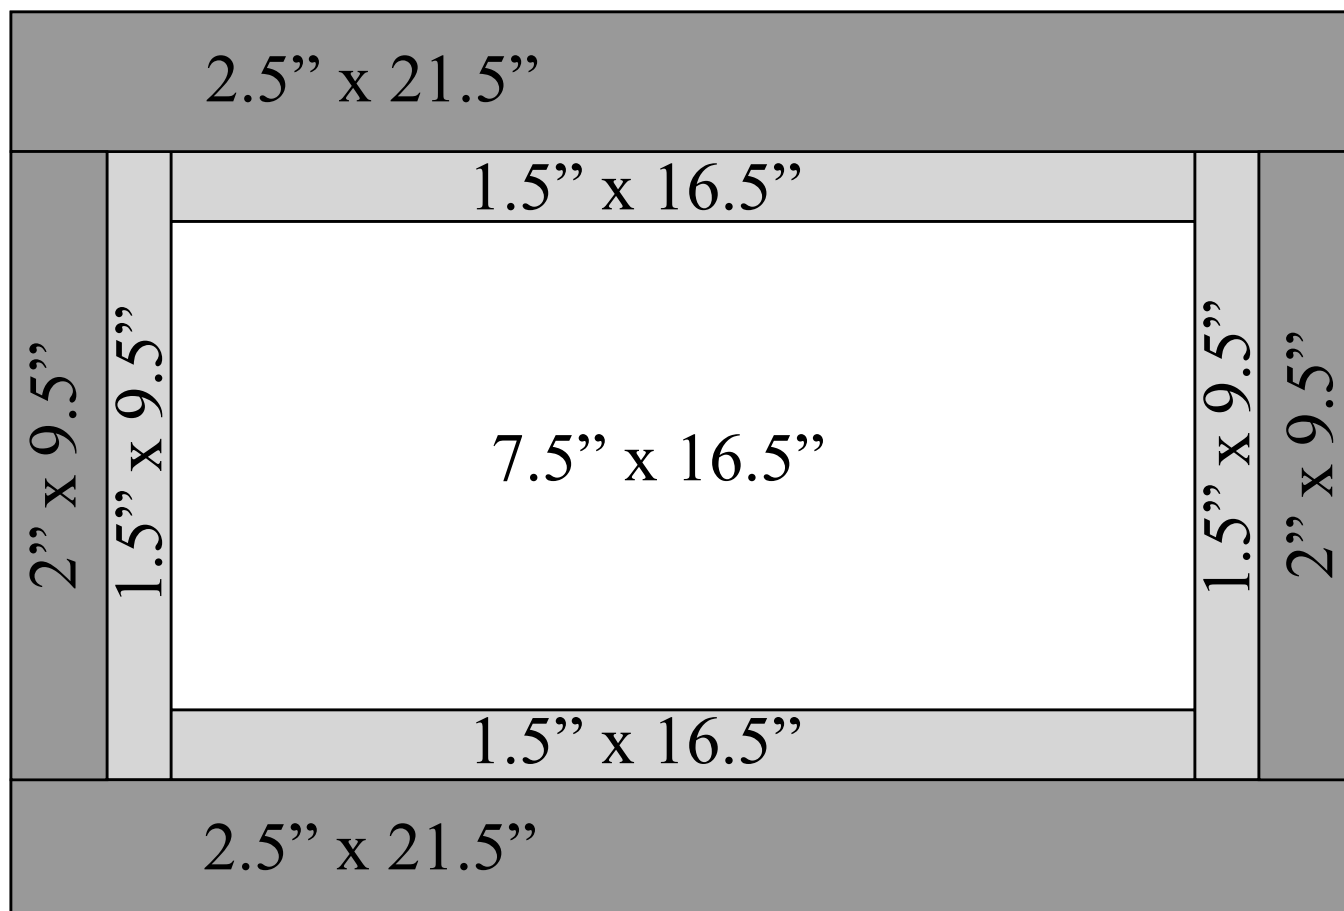

# Long Pillow Form layout

13.5" x 21.5"

**Pat Sloan** the voice of quilting™  
www.patsloan.com

I hope you enjoy making this quilt. These instructions may not be reproduced by any mechanical or electronic means, including photocopying. Making copies for any purpose other than your own personal use is a violation of copyright laws. ©2022 Pat Sloan & Co. LLC, All rights reserved.