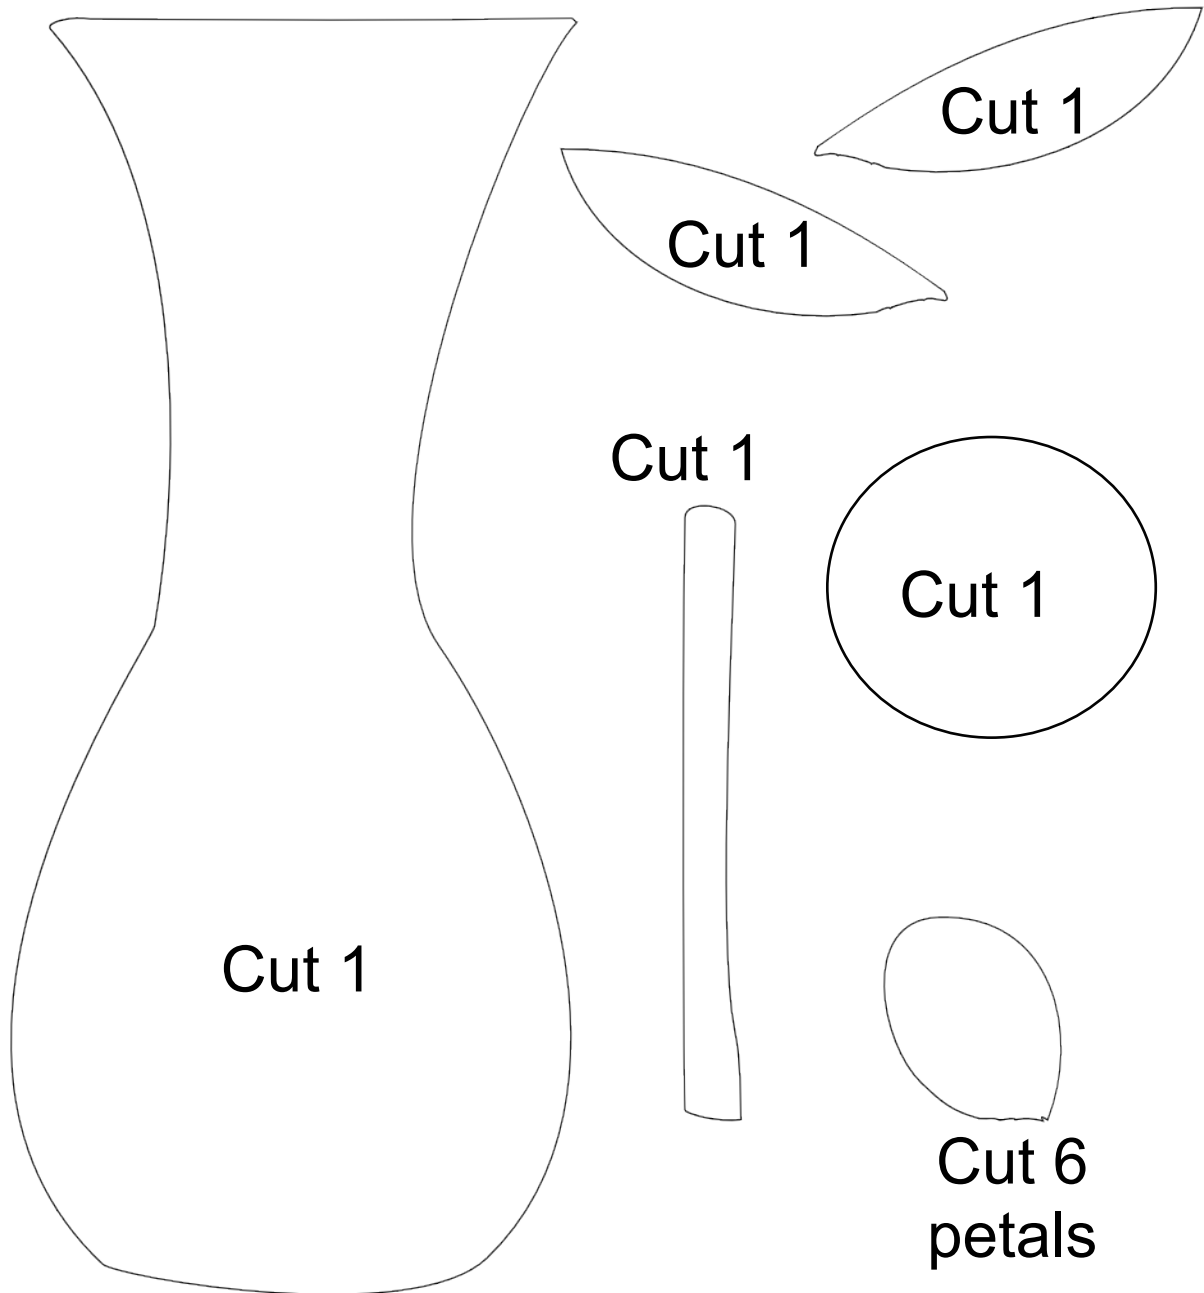

Library Quilt in Holiday Hoopla

BONUS applique vase

Pat Sloan the voice of quilting™
www.patsloan.com

I hope you enjoy making this quilt. These instructions may not be reproduced by any mechanical or electronic means, including photocopying. Making copies for any purpose other than your own personal use is a violation of copyright laws. ©2023 Pat Sloan & Co. LLC, All rights reserved.

I Love to Make Quilts.com
A site for Passionate Quilters
Hosted by Pat Sloan