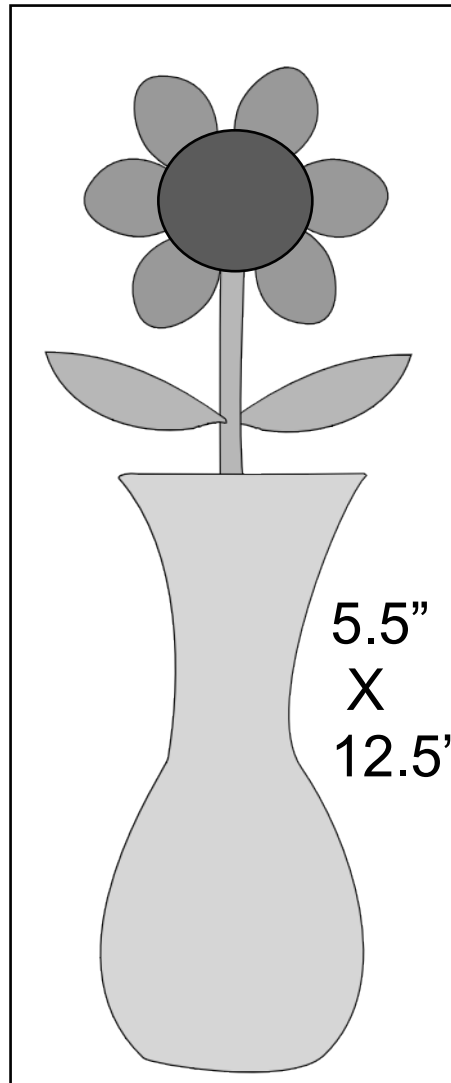

# Library Quilt in Holiday Hoopla

## BONUS applique vase

**Block is 5.5" x 12.5"**  
IN the Quilt it is finished size 5" x 12"

*Pat Sloan* the voice of quilting™  
www.patsloan.com

I hope you enjoy making this quilt. These instructions may not be reproduced by any mechanical or electronic means, including photocopying.