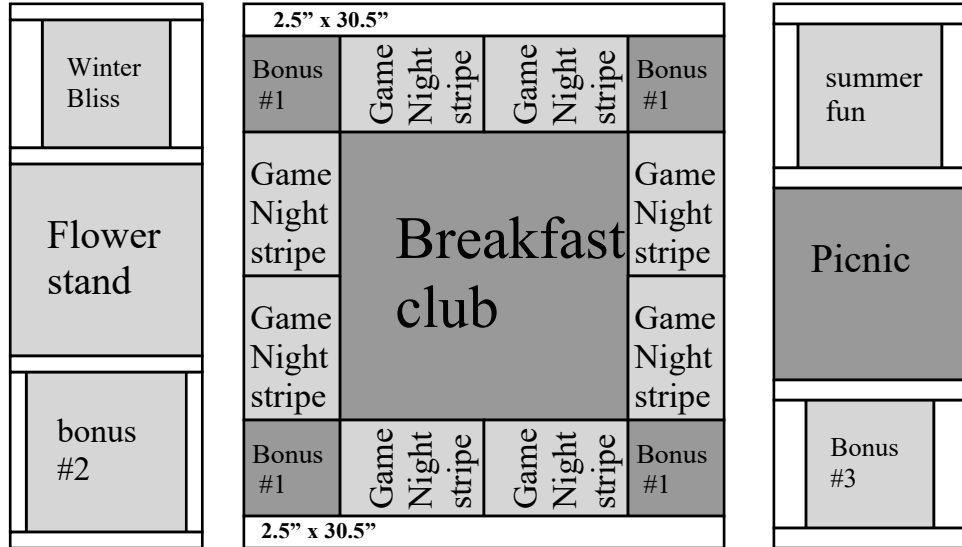

## Layout

The following pages have the layout broken into sections for ease of sewing.

Assemble  
the center  
of the quilt

Measures  
30.5" x 30.5"

Bonus #1	Game Night stripe	Game Night stripe	Bonus #1
Game Night stripe	<b>Breakfast club</b>		Game Night stripe
Game Night stripe			Game Night stripe
Bonus #1	Game Night stripe	Game Night stripe	Bonus #1

# Table Topper Quilt Along With Pat Sloan

**B**

Assemble  
Left side of  
the quilt center

Measures  
12.5" x 34.5"

**C**

Assemble  
Right side of  
the quilt center

Measures  
12.5" x 34.5"

I hope you enjoy making this quilt. These instructions may not be reproduced by any mechanical or electronic means, including photocopying. Making copies for any purpose other than your own personal use is a violation of copyright laws. ©2022 Pat Sloan & Co. LLC, All rights reserved.

# Table Topper Quilt Along With Pat Sloan

D

Assemble  
The middle  
section  
of the quilt

Measures  
54.5" x 34.5"

I hope you enjoy making this quilt. These instructions may not be reproduced by any mechanical or electronic means, including photocopying. Making copies for any purpose other than your own personal use is a violation of copyright laws. ©2022 Pat Sloan & Co. LLC, All rights reserved.