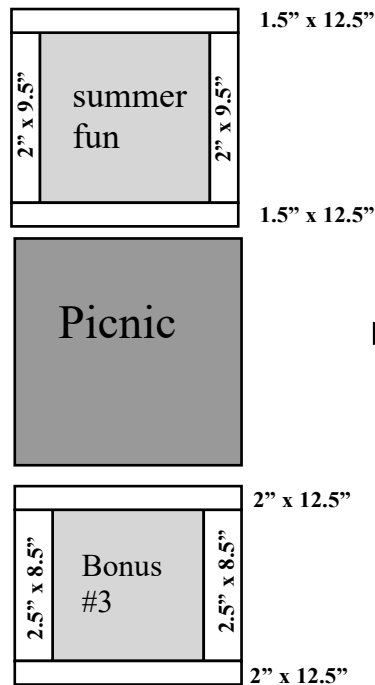

## Layout

The following pages have the layout broken into sections for ease of sewing.

Assemble  
the center  
of the quilt

Measures  
30.5" x 30.5"

Bonus #1	Game Night stripe	Game Night stripe	Bonus #1
Game Night stripe	<b>Breakfast club</b>		Game Night stripe
Game Night stripe			Game Night stripe
Bonus #1	Game Night stripe	Game Night stripe	Bonus #1

# Table Topper Quilt Along With Pat Sloan

**B**

Assemble  
Left side of  
the quilt center

Measures  
12.5" x 34.5"

**C**

Assemble  
Right side of  
the quilt center

Measures  
12.5" x 34.5"

I hope you enjoy making this quilt. These instructions may not be reproduced by any mechanical or electronic means, including photocopying. Making copies for any purpose other than your own personal use is a violation of copyright laws. ©2022 Pat Sloan & Co. LLC, All rights reserved.

# Table Topper Quilt Along With Pat Sloan

D

Assemble  
The middle  
section  
of the quilt

Measures  
54.5" x 34.5"

I hope you enjoy making this quilt. These instructions may not be reproduced by any mechanical or electronic means, including photocopying. Making copies for any purpose other than your own personal use is a violation of copyright laws. ©2022 Pat Sloan & Co. LLC, All rights reserved.

# Table Topper Quilt Along With Pat Sloan

E

Assemble  
Top row  
of the quilt

Measures  
12.5" x 54.5"

F

Assemble  
Bottom row  
of the quilt

Measures  
12.5" x 54.5"

I hope you enjoy making this quilt. These instructions may not be reproduced by any mechanical or electronic means, including photocopying. Making copies for any purpose other than your own personal use is a violation of copyright laws. ©2022 Pat Sloan & Co. LLC, All rights reserved.