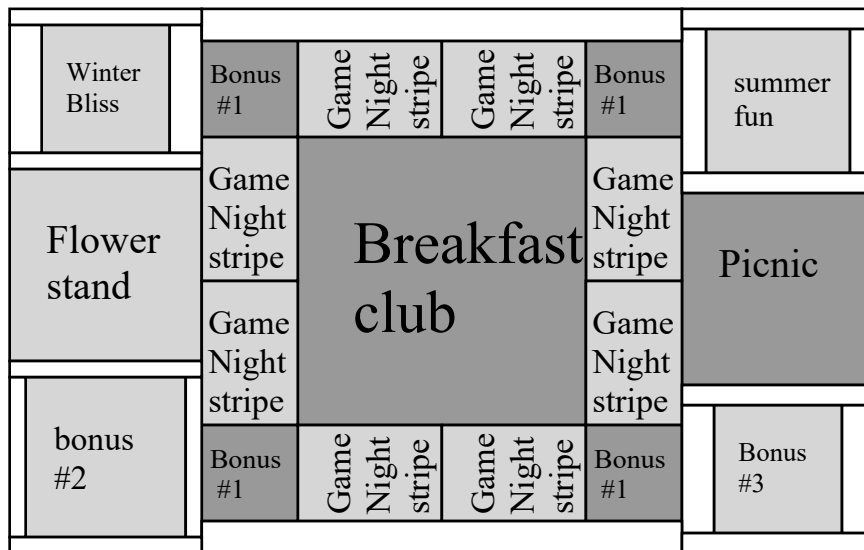

## Layout

The following pages have the layout broken into sections for ease of sewing.

Assemble  
the center  
of the quilt

Measures  
30.5" x 30.5"

Bonus #1	Game Night stripe	Game Night stripe	Bonus #1
Game Night stripe	<b>Breakfast club</b>		Game Night stripe
Game Night stripe			Game Night stripe
Bonus #1	Game Night stripe	Game Night stripe	Bonus #1

# Table Topper Quilt Along With Pat Sloan

**B**

Assemble  
Left side of  
the quilt center

Measures  
12.5" x 34.5"

**C**

Assemble  
Right side of  
the quilt center

Measures  
12.5" x 34.5"

I hope you enjoy making this quilt. These instructions may not be reproduced by any mechanical or electronic means, including photocopying. Making copies for any purpose other than your own personal use is a violation of copyright laws. ©2022 Pat Sloan & Co. LLC, All rights reserved.

# Table Topper Quilt Along With Pat Sloan

D

Assemble  
The middle  
section  
of the quilt

Measures  
54.5" x 34.5"

I hope you enjoy making this quilt. These instructions may not be reproduced by any mechanical or electronic means, including photocopying. Making copies for any purpose other than your own personal use is a violation of copyright laws. ©2022 Pat Sloan & Co. LLC, All rights reserved.

# Table Topper Quilt Along With Pat Sloan

E

Assemble  
Top row  
of the quilt

Measures  
12.5" x 54.5"

F

Assemble  
Bottom row  
of the quilt

Measures  
12.5" x 54.5"

I hope you enjoy making this quilt. These instructions may not be reproduced by any mechanical or electronic means, including photocopying. Making copies for any purpose other than your own personal use is a violation of copyright laws. ©2022 Pat Sloan & Co. LLC, All rights reserved.