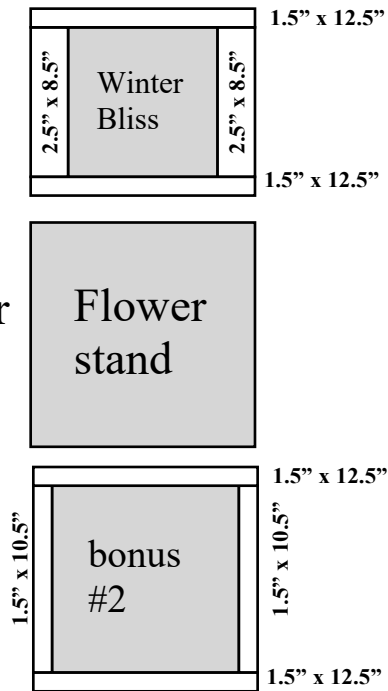

## Layout

The following pages have the layout broken into sections for ease of sewing.

Assemble  
the center  
of the quilt

Measures  
30.5" x 30.5"

Bonus #1	Game Night stripe	Game Night stripe	Bonus #1
Game Night stripe	<b>Breakfast club</b>		Game Night stripe
Game Night stripe			Game Night stripe
Bonus #1	Game Night stripe	Game Night stripe	Bonus #1

# Table Topper Quilt Along With Pat Sloan

**B**

Assemble  
Left side of  
the quilt center

Measures  
12.5" x 34.5"

**C**

Assemble  
Right side of  
the quilt center

Measures  
12.5" x 34.5"

I hope you enjoy making this quilt. These instructions may not be reproduced by any mechanical or electronic means, including photocopying. Making copies for any purpose other than your own personal use is a violation of copyright laws. ©2022 Pat Sloan & Co. LLC, All rights reserved.

# Table Topper Quilt Along With Pat Sloan

D

Assemble  
The middle  
section  
of the quilt

Measures  
54.5" x 34.5"

I hope you enjoy making this quilt. These instructions may not be reproduced by any mechanical or electronic means, including photocopying. Making copies for any purpose other than your own personal use is a violation of copyright laws. ©2022 Pat Sloan & Co. LLC, All rights reserved.

# Table Topper Quilt Along With Pat Sloan

E

Assemble  
Top row  
of the quilt

Measures  
12.5" x 54.5"

F

Assemble  
Bottom row  
of the quilt

Measures  
12.5" x 54.5"

I hope you enjoy making this quilt. These instructions may not be reproduced by any mechanical or electronic means, including photocopying. Making copies for any purpose other than your own personal use is a violation of copyright laws. ©2022 Pat Sloan & Co. LLC, All rights reserved.