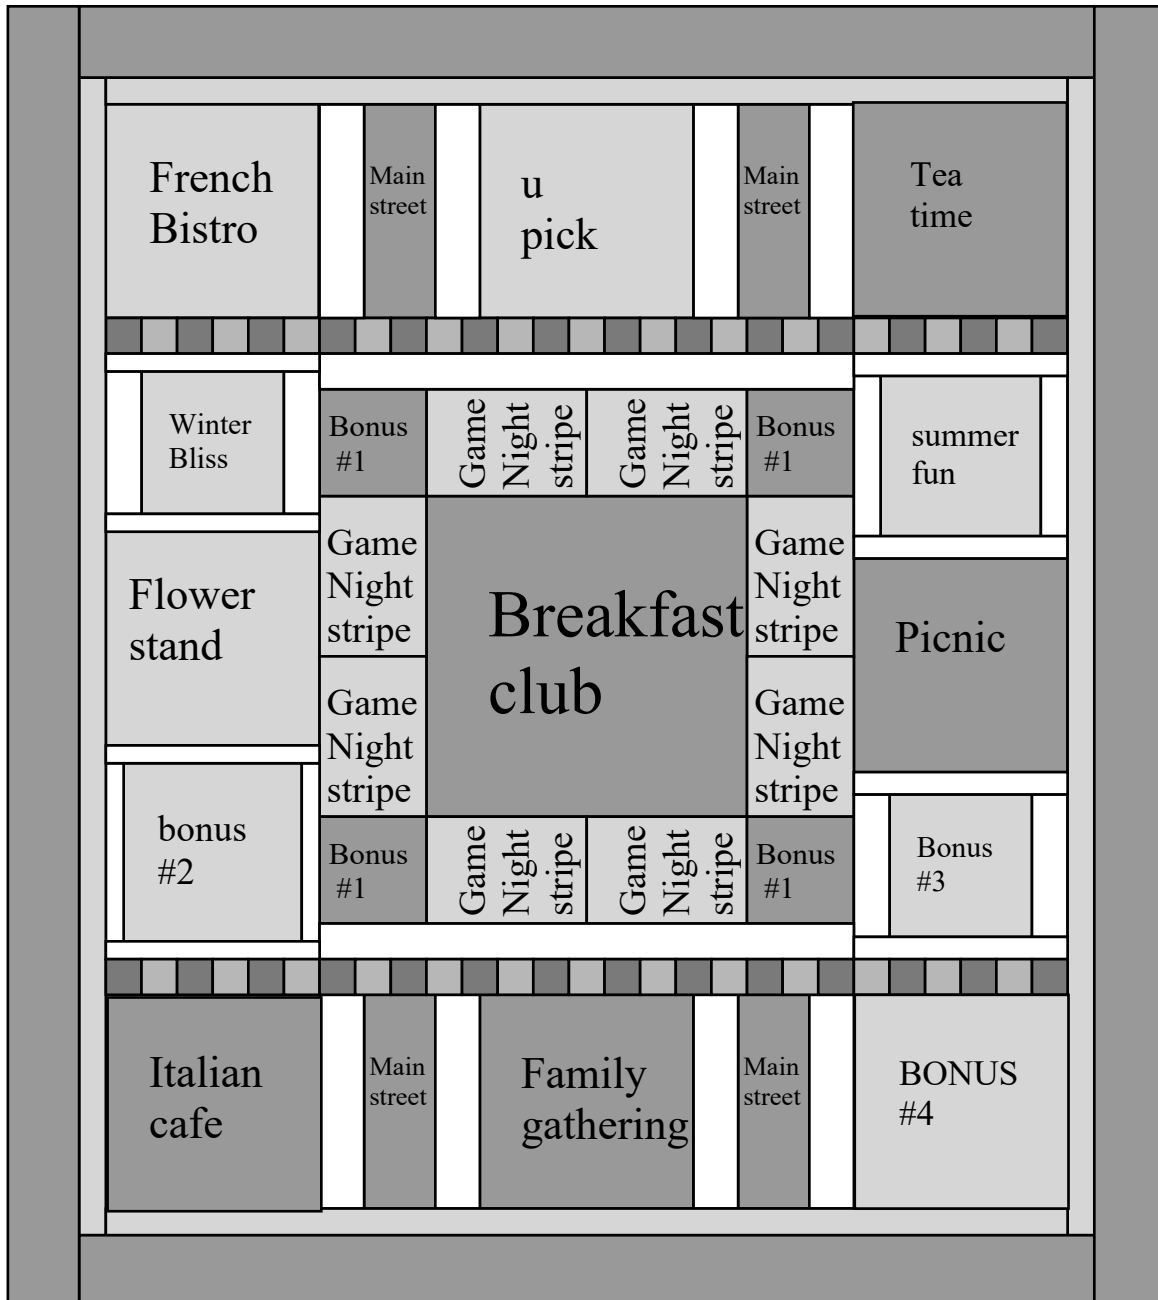

## Layout

The following pages have the layout broken into sections for ease of sewing.

Assemble  
the center  
of the quilt

Measures  
30.5" x 30.5"

Bonus #1	Game Night stripe	Game Night stripe	Bonus #1
Game Night stripe	<b>Breakfast club</b>		Game Night stripe
Game Night stripe			Game Night stripe
Bonus #1	Game Night stripe	Game Night stripe	Bonus #1

# Table Topper Quilt Along With Pat Sloan

E

Assemble  
Top row  
of the quilt

Measures  
12.5" x 54.5"

F

Assemble  
Bottom row  
of the quilt

Measures  
12.5" x 54.5"

I hope you enjoy making this quilt. These instructions may not be reproduced by any mechanical or electronic means, including photocopying. Making copies for any purpose other than your own personal use is a violation of copyright laws. ©2022 Pat Sloan & Co. LLC, All rights reserved.

# Table Topper Quilt Along With Pat Sloan

If you prefer a little smaller quilt, leave off the outer borders

Measures 57.5" x 64.5"

I hope you enjoy making this quilt. These instructions may not be reproduced by any mechanical or electronic means, including photocopying. Making copies for any purpose other than your own personal use is a violation of copyright laws. ©2022 Pat Sloan & Co. LLC, All rights reserved.

# Table Topper Quilt Along With Pat Sloan

Measures 65.5" x 73.5"

I hope you enjoy making this quilt. These instructions may not be reproduced by any mechanical or electronic means, including photocopying.