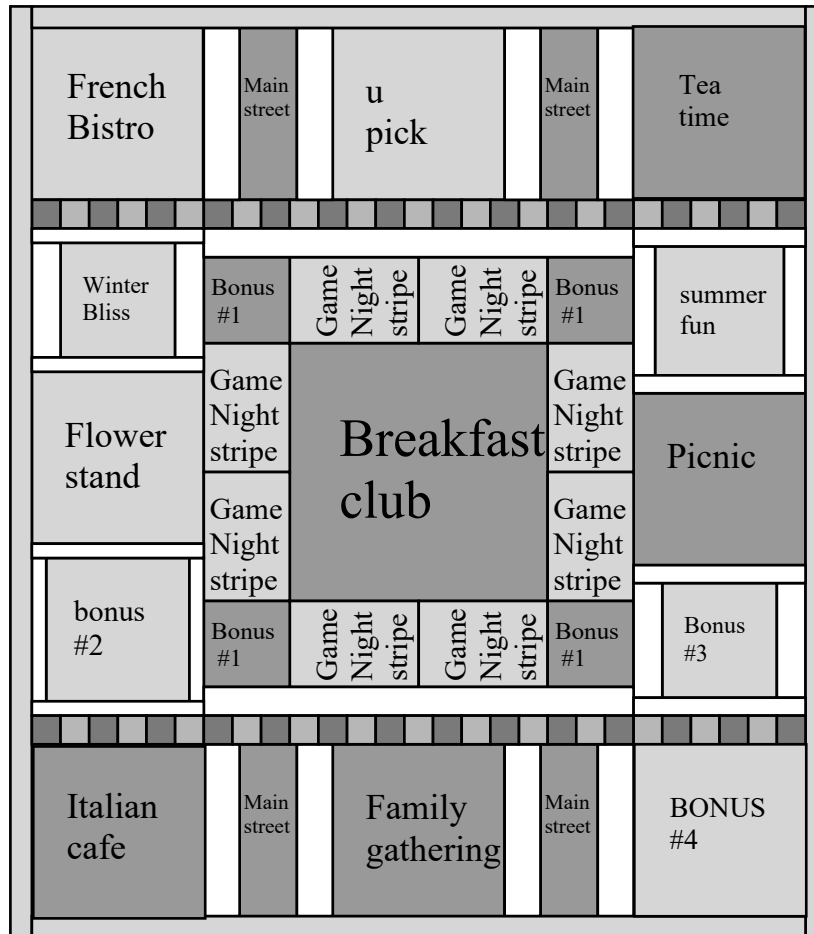

## Layout

The following pages have the layout broken into sections for ease of sewing.

Assemble  
the center  
of the quilt

Measures  
30.5" x 30.5"

Bonus #1	Game Night stripe	Game Night stripe	Bonus #1
Game Night stripe	<b>Breakfast club</b>		Game Night stripe
Game Night stripe			Game Night stripe
Bonus #1	Game Night stripe	Game Night stripe	Bonus #1

# Table Topper Quilt Along With Pat Sloan

E

Assemble  
Top row  
of the quilt

Measures  
12.5" x 54.5"

F

Assemble  
Bottom row  
of the quilt

Measures  
12.5" x 54.5"

I hope you enjoy making this quilt. These instructions may not be reproduced by any mechanical or electronic means, including photocopying. Making copies for any purpose other than your own personal use is a violation of copyright laws. ©2022 Pat Sloan & Co. LLC, All rights reserved.

# Table Topper Quilt Along With Pat Sloan

If you prefer a little smaller quilt, leave off the outer borders

Measures 57.5" x 64.5"

I hope you enjoy making this quilt. These instructions may not be reproduced by any mechanical or electronic means, including photocopying. Making copies for any purpose other than your own personal use is a violation of copyright laws. ©2022 Pat Sloan & Co. LLC, All rights reserved.